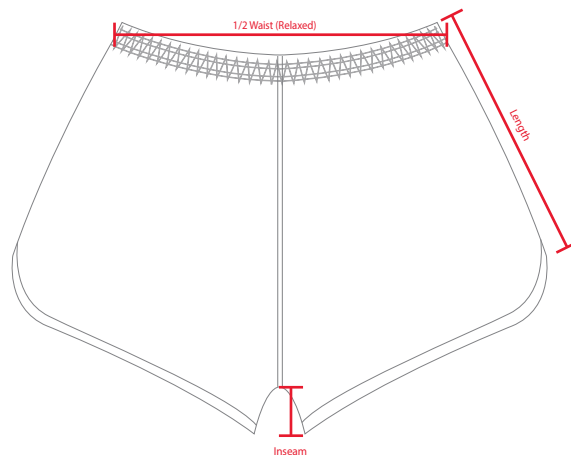

Garment: Womens Playing Shorts

Code:

## Ladies

Size	1/2 Waist (Relaxed)	Length (cm)	Inseam (cm)
6	27	24	6
8	29	25.5	7
10	30	27	7.5
12	32	28.5	8
14	34	29	9
16	35	31	10
18	36	31	11